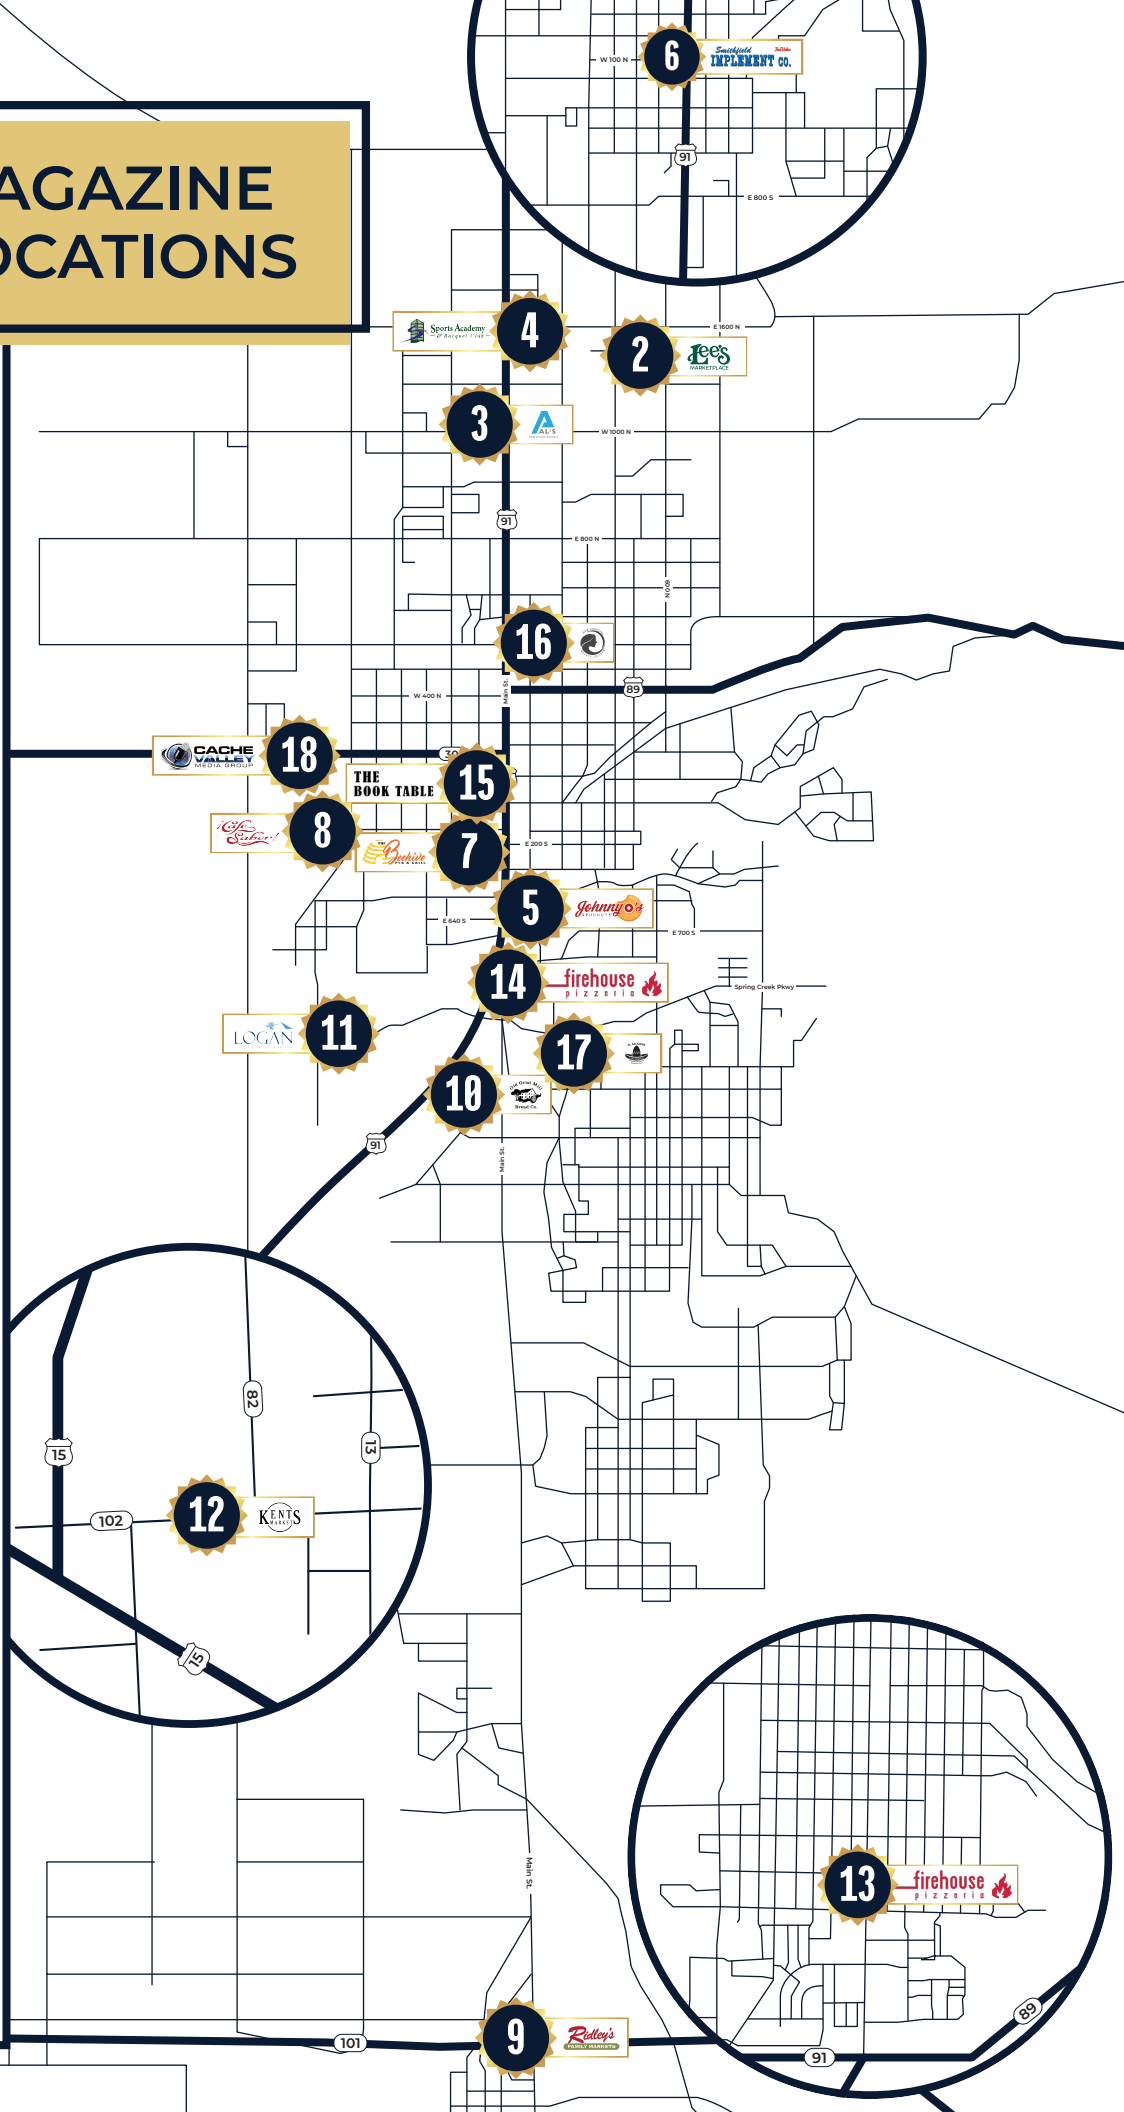

**MAGAZINE**  
**LOCATIONS**

- 1** \*Lee's Marketplace Richmond  
185 N 200 W, Richmond
- 2** Lee's Marketplace Logan  
1400 N 555 E
- 3** Al's Sporting Goods  
1075 N Main Street
- 4** Sports Academy  
1655 N 200 E
- 5** Johnny O's Spudnuts  
630 S Main Street
- 6** Smithfield Implement  
99 Main Street, Smithfield
- 7** Beehive Grill  
255 S Main Street
- 8** Café Sabor  
600 W Center Street
- 9** Ridley's Market  
780 E Main Street, Hyrum
- 10** Old Grist Mill South Logan  
981 South Main Street
- 11** Logan River Golf Course  
555 W 1000 S
- 12** Kent's Market  
300 E Main Street, Tremonton
- 13** Firehouse Pizza Brigham City  
646 S Main, Brigham City
- 14** Firehouse Pizza Logan  
682 S Main
- 15** The Book Table  
29 South Main Street
- 16** New Horizons Beauty College  
550 N Main Street, Ste 115
- 17** El Salvador Los Primos  
880 South Main St, Ste #160
- 18** Cache Valley Media Group  
810 W 200 N
- 19** \*Café Sabor Bear Lake  
21 E 75 N, Garden City

\*not shown on map